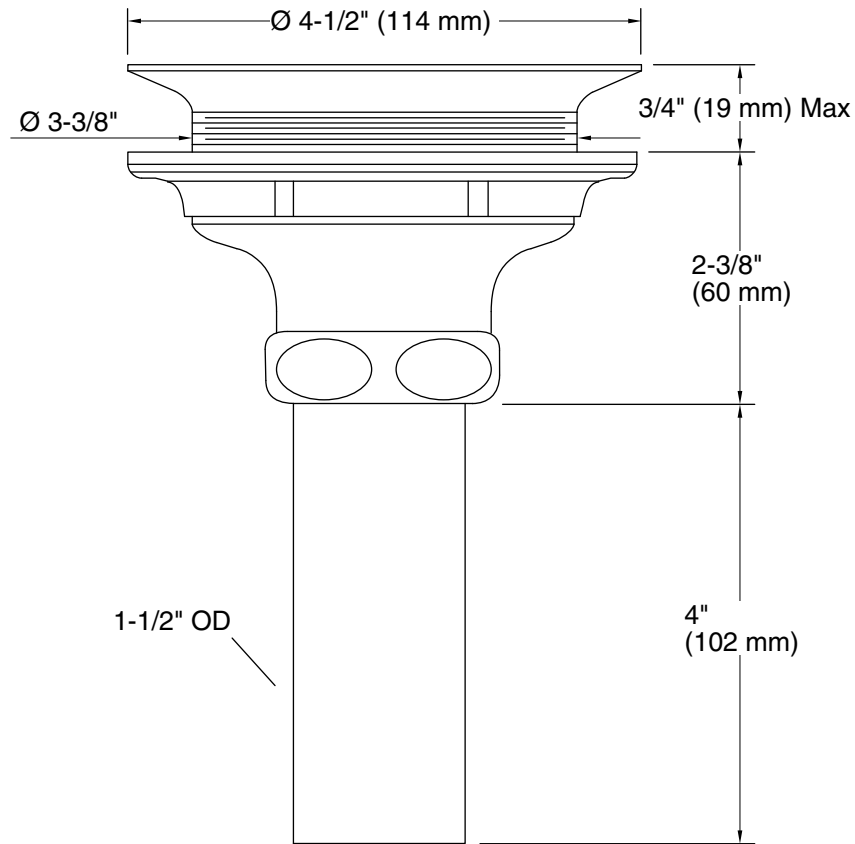

Features

- For sink installations with 3-1/2" (89 mm) or 4" (102 mm) outlet.
- Quick-locking installation system.
- 1½" (38 mm) diameter connection and brass 4" (102 mm) tailpiece.
- Combines with the K-8803 sink basket strainer (sold separately).

Technical Information

All product dimensions are nominal.

Notes

Install this product according to the installation guide.